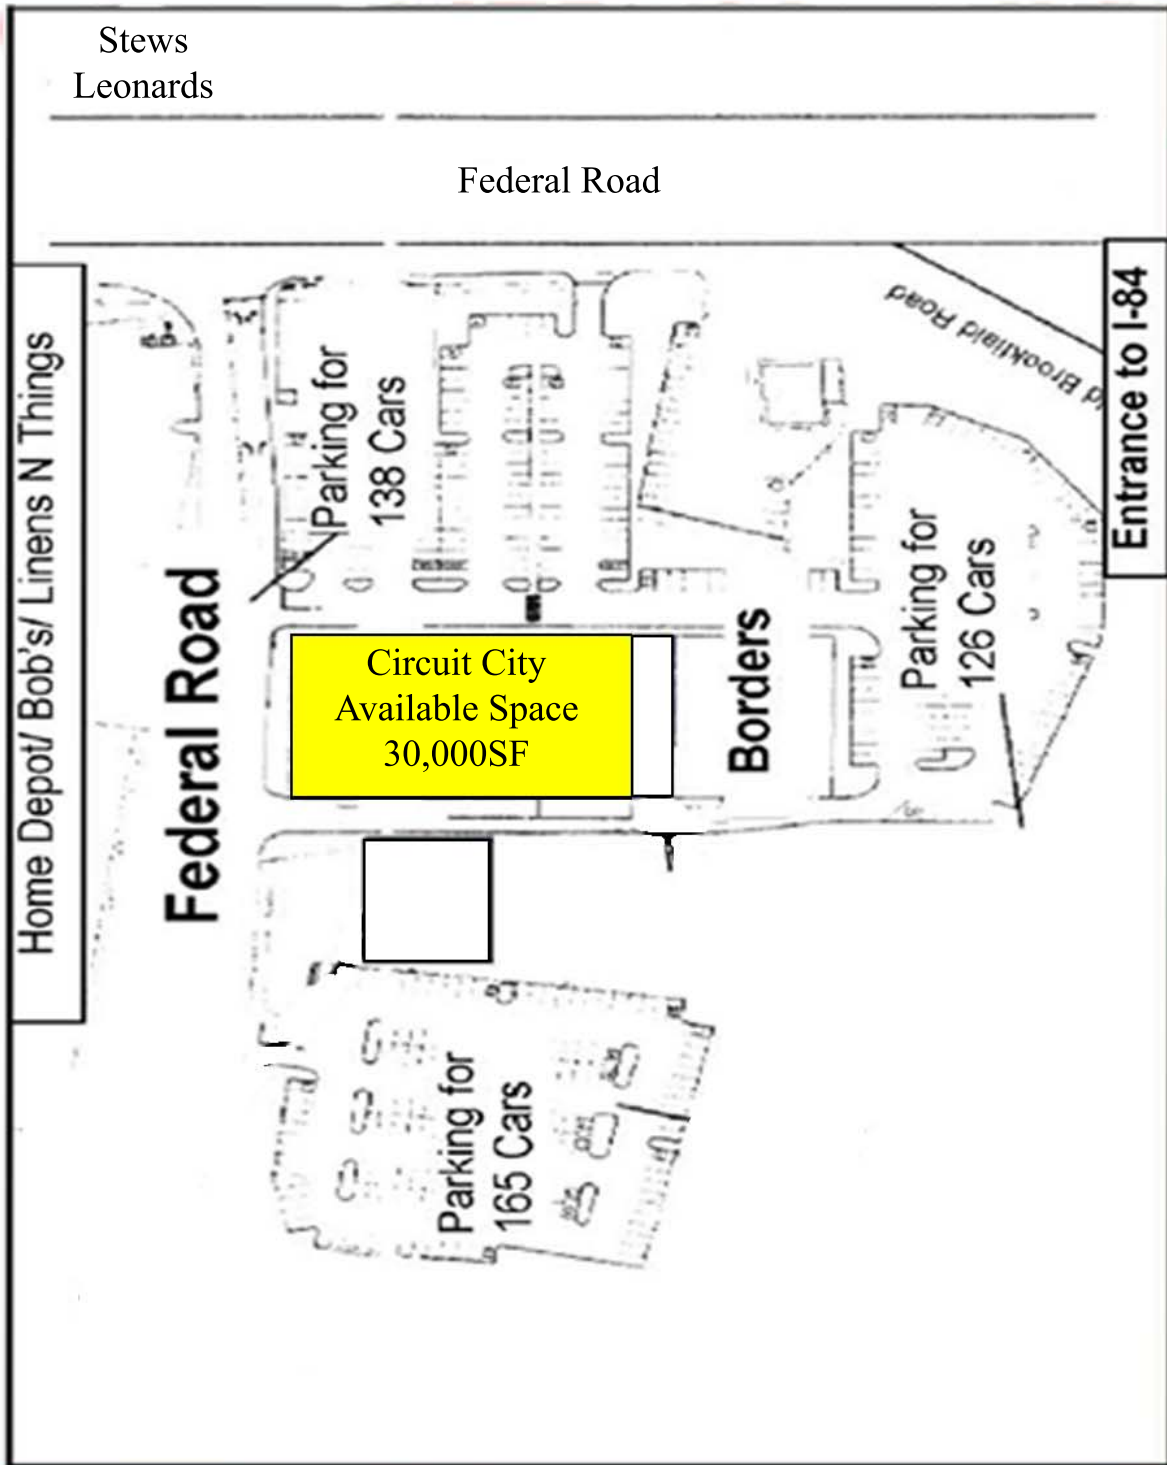

Danbury, Connecticut

Circuit City S.C. - Federal Road

Michael Antkies Retail Real Estate

226 Great Hill Road, Ridgefield, CT 06877

CONTACT - Michael Antkies (203) 438-9525

Fax: (203) 894-8434 MAntkies@Antkies.com